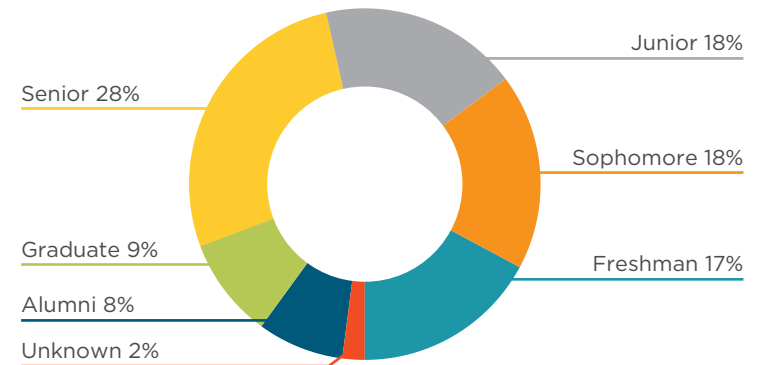

Number of unique students and alumni who interacted with the CCD

19,684