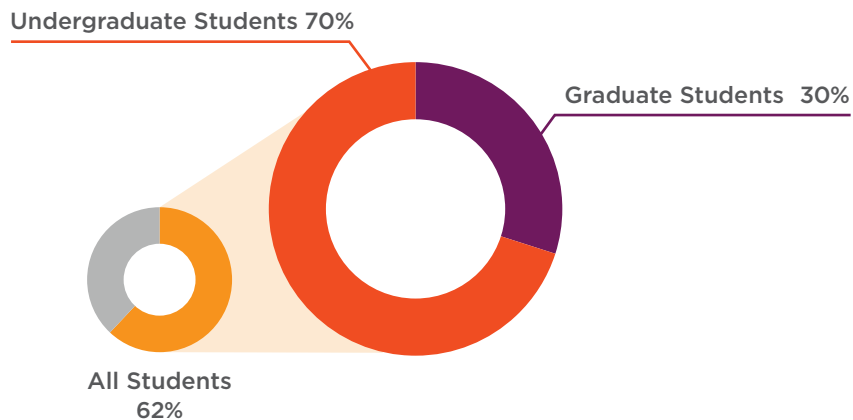

Percentage of students who engaged with the CCD