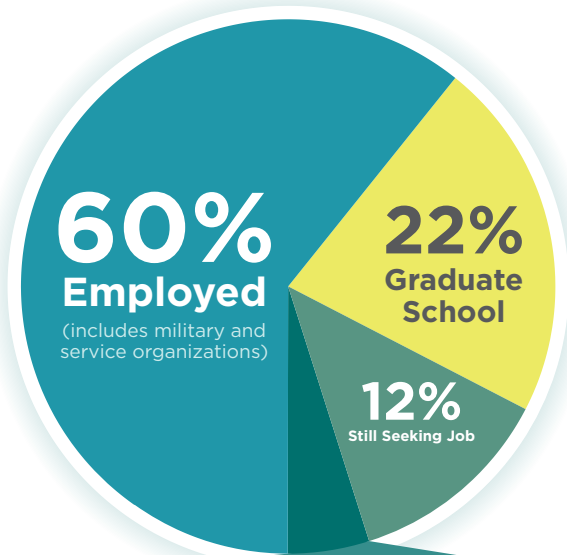

2019 CAREER OUTCOMES OF BACHELOR'S GRADUATES

WHAT THEY ARE DOING

Still Seeking Continuing Education 5%

Top Employers

AT&T
UT MEDICAL CENTER
UT KNOXVILLE
OAK RIDGE NATIONAL LABORATORY
PILOT FLYING J
DELL

Top Graduate Schools

UNIVERSITY OF TENNESSEE, KNOXVILLE
UT HEALTH SCIENCES CENTER
UNIVERSITY OF MEMPHIS

77%
COMPLETED AN
INTERNSHIP, CO-OP,
OR SIMILAR EXPERIENCE

WHAT THEY ARE MAKING

Mean Salary
\$46,396

Median Salary
\$48,000