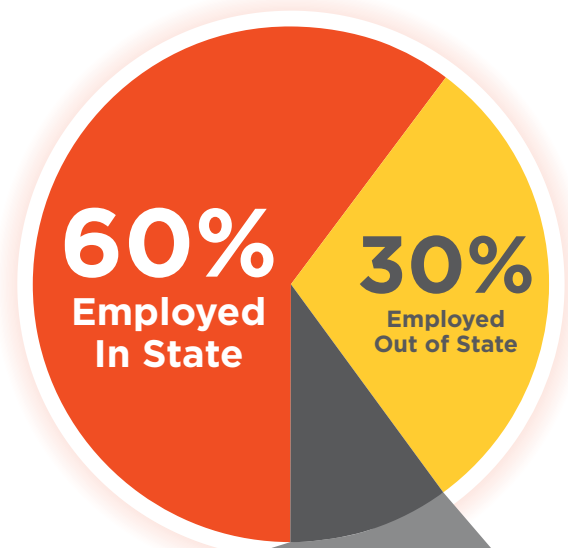

WHERE THEY ARE