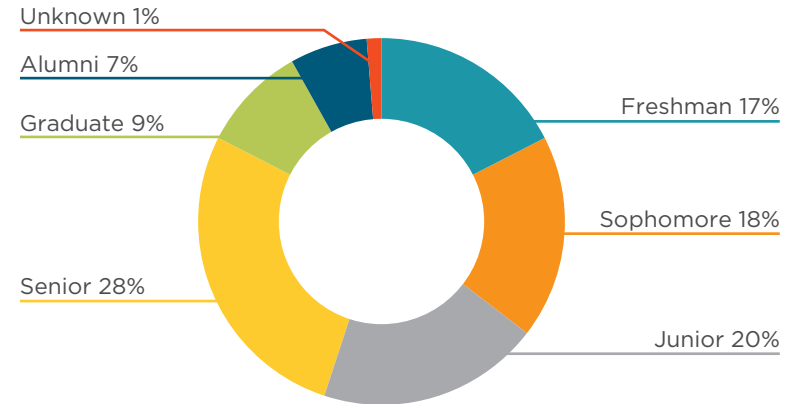

STUDENT ENGAGEMENT AT THE CENTER FOR CAREER DEVELOPMENT

2019/2020 Student Usage Data

Total interactions with the Center for Career Development

45,000+

Number of unique students and alumni who interacted with the CCD

21,263

Percentage of students who engaged with the CCD

Percentage of undergrads using center services